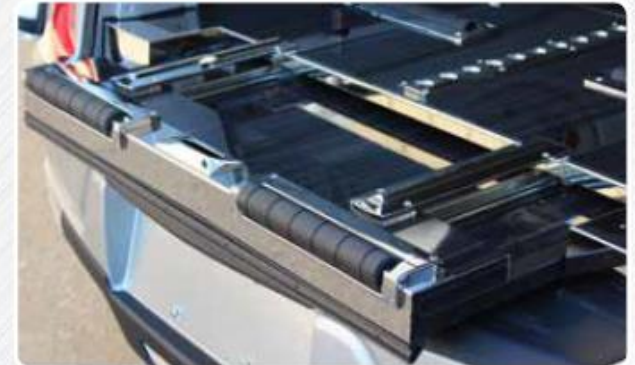

FEDERAL
COACH · LIMO

Specifications are subject to change at any time without notice.